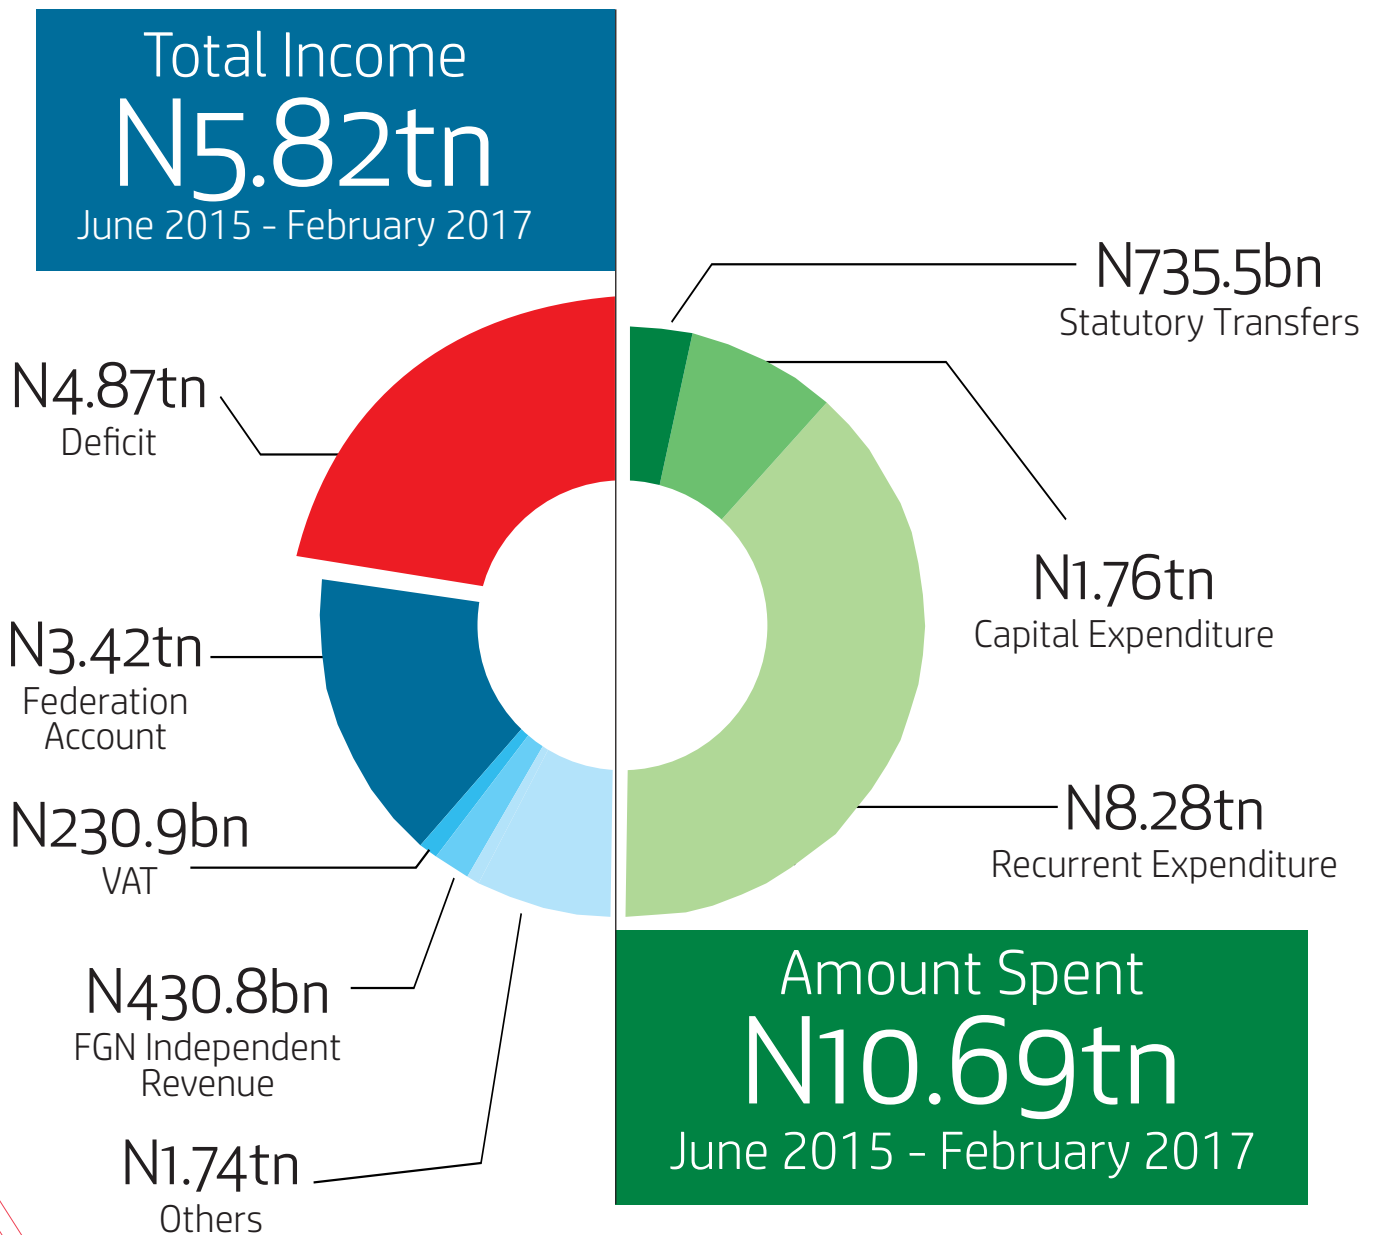

BUHARI'S SCORECARD

MAY 2017

budgiti

FG's FISCAL OPERATIONS

June 2015 - February 2017

BUHARI'S SCORECARD

Source: CBN

REAL GDP GROWTH RATE

BUHARI'S SCORECARD

 Economy in Recession

Source: NBS

PRICE OF GOODS & SERVICES

BUHARI'S SCORECARD

Source: NBS

UNEMPLOYMENT RATE

BUHARI'S SCORECARD

Source: NBS

FLOW OF FOREIGN CAPITAL INTO NIGERIA

BUHARI'S SCORECARD

CAPITAL IMPORTATION

Source: NBS

DEBT PROFILE

BUHARI'S SCORECARD

Domestic Debt Stock