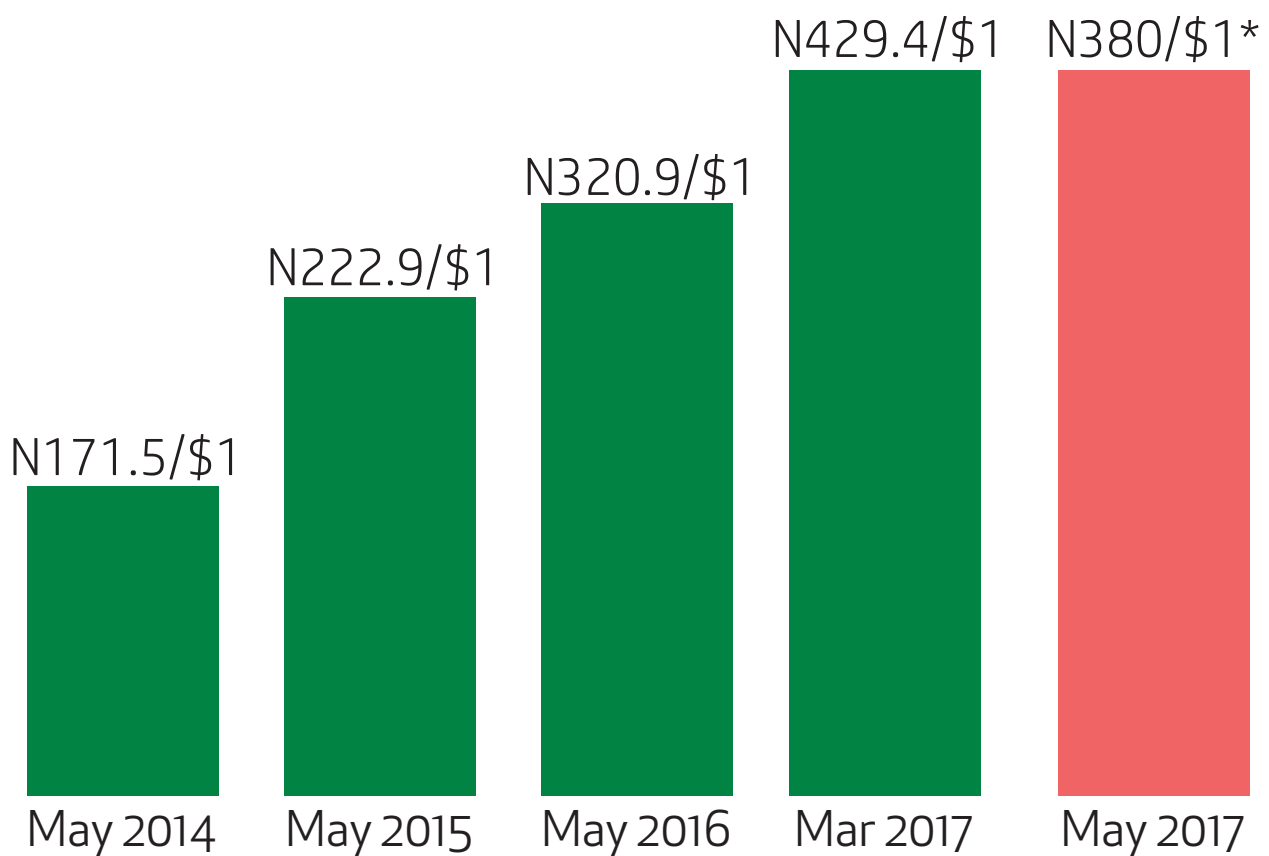

VALUE OF THE NAIRA

BUHARI'S SCORECARD

EXCHANGE (BDC) RATE

Source: CBN, Abokifx