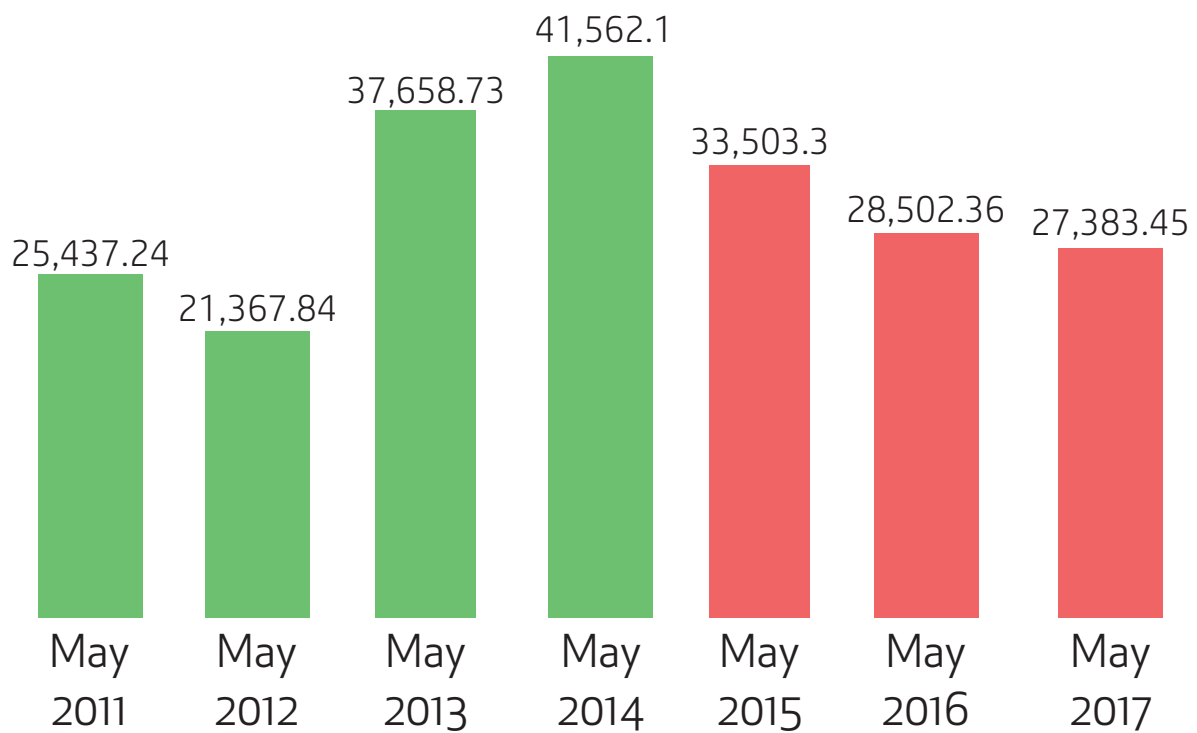

DEATH RESULTING FROM BOKO-HARAM ATTACKS

Source: Washigton Post

ASSET CLASS

BUHARI'S SCORECARD

All Share Index

Source: NSE

EXTERNAL RESERVES

BUHARI'S SCORECARD