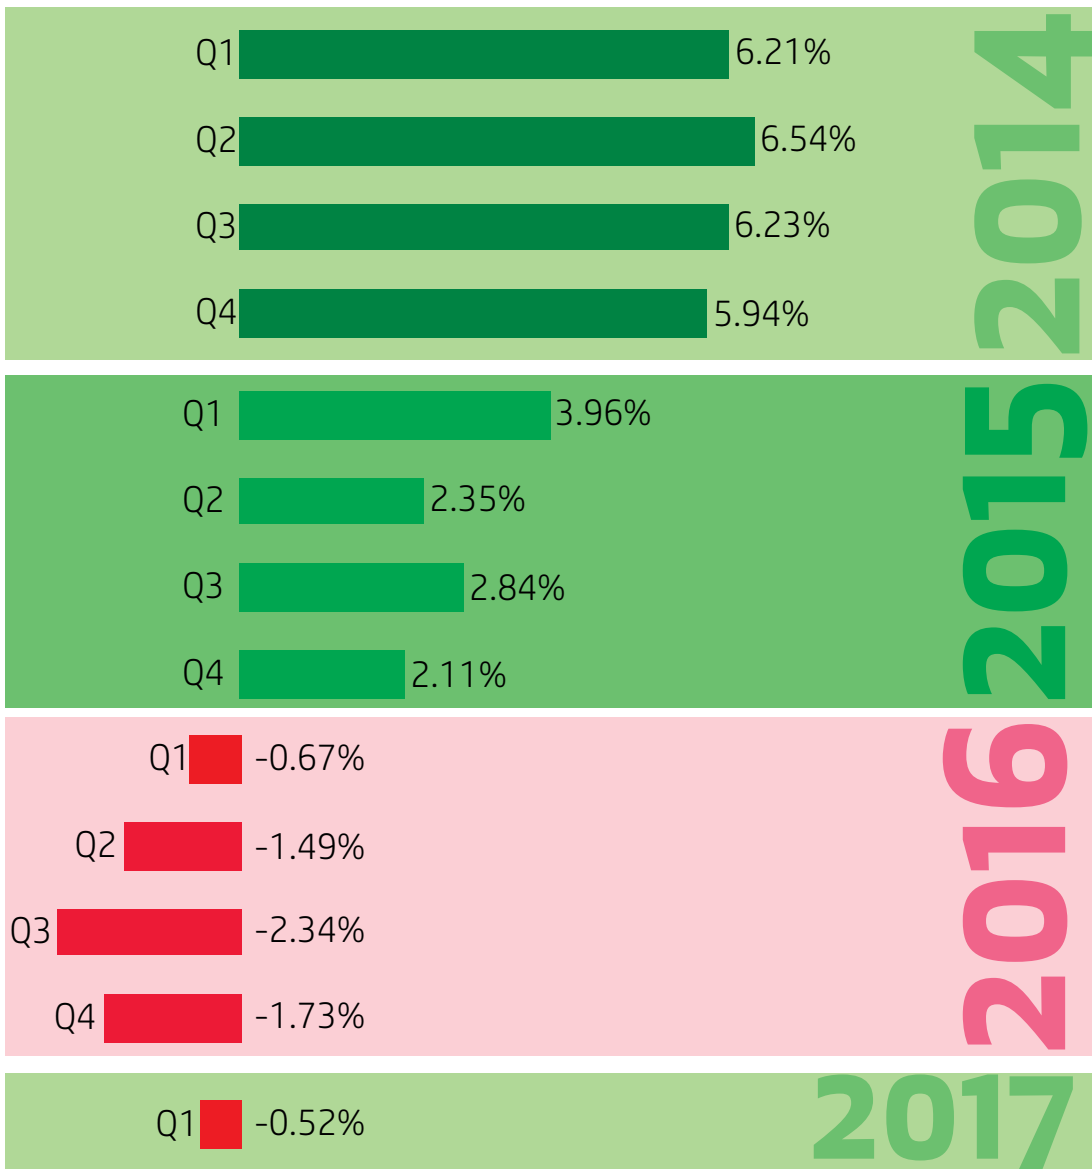

BUHARI'S SCORECARD

MAY 2017

budgiti

FG's FISCAL OPERATIONS

June 2015 - February 2017

BUHARI'S SCORECARD

Source: CBN

REAL GDP GROWTH RATE

BUHARI'S SCORECARD

 Economy in Recession

Source: NBS

PRICE OF GOODS & SERVICES

BUHARI'S SCORECARD

Source: NBS

UNEMPLOYMENT RATE

BUHARI'S SCORECARD